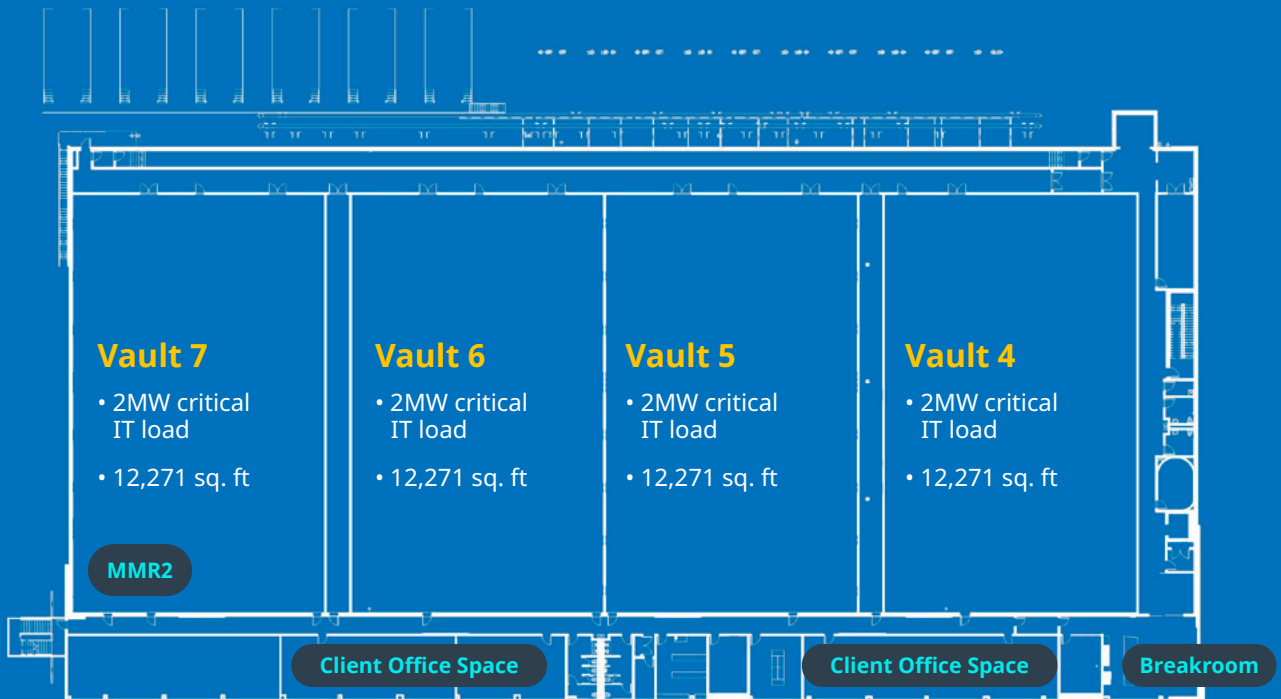

Floor 2

All rights reserved. The information in this data sheet contains only general descriptions which may not apply for each individual case or may change as products and services levels are adapted to new technological development. The required service elements are only binding when explicitly stated in a service contract. Technical specifications may be subject to alterations.