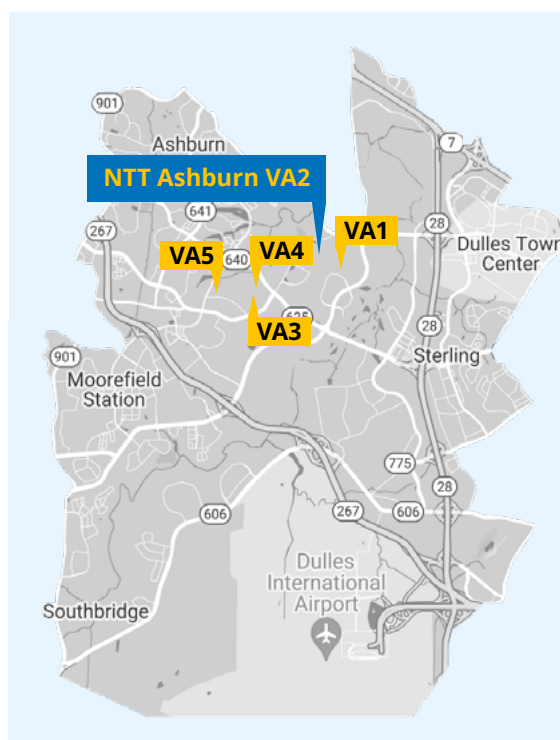

Locations in Ashburn

Address and contact

Ashburn VA2 Data Center
NTT Global Data Centers Americas,
44610 Guilford Dr. Ashburn,
VA 20147 United States

T: +1 916-286-3000