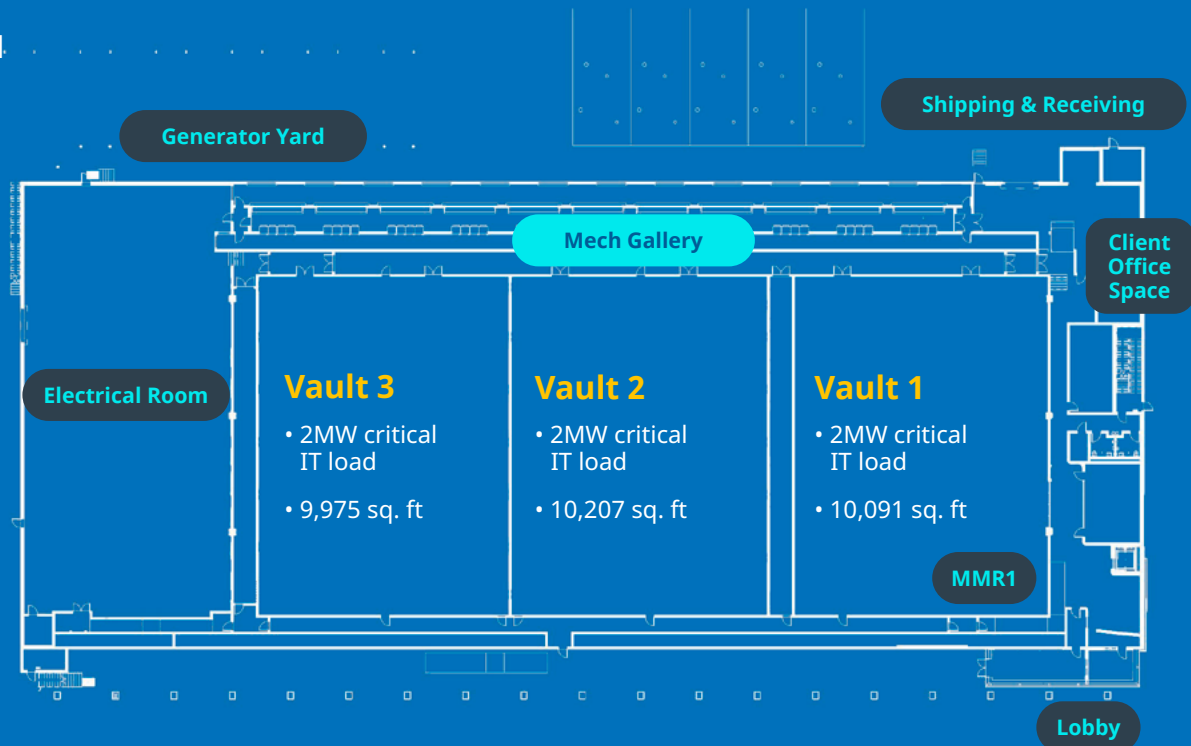

Ashburn VA2 Layout

Floor 1